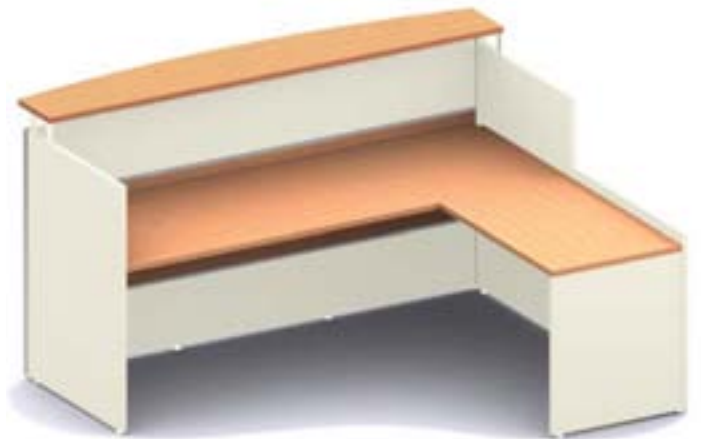

AVAILABLE COLOURS

- Crown Beech Desk, Hob and Middle Front Panel, Parchment Sides and 2 Front Panels
- Crown Beech Desk, Hob and Middle Front Panel, Ironstone Sides and 2 Front Panels
- Cherrywood Desk, Hob and Middle Front Panel, Ironstone Sides and 2 Front Panels
- Cherrywood Desk, Hob and Middle Front Panel, Parchment Sides and 2 Front Panels

DIMENSIONS

2100w x 780d x 725h (Desk)
2100 x 350d (Hob)
1180h Overall
900w x 600d x 725h + 50mm (Return)

PLEASE SPECIFY: LH/RH Return
RECEPTION RETURN IS NOT REVERSIBLE

CB	CW	CB	CW	Top
IR	IR	PA	PA	Base